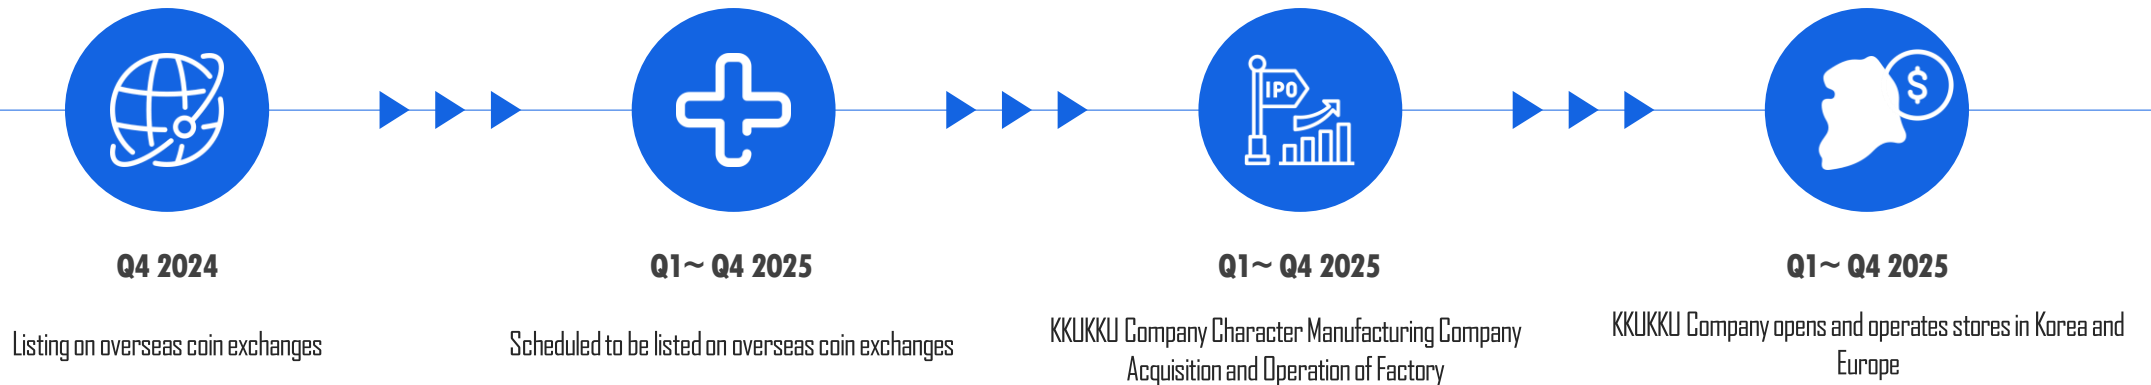

3. Coin Exchange Registration Procedure

Character Development Product Production B2B Project Blockchain KKUKKU Company will proceed with listing on Korean and overseas coin exchanges based on KKUKKU's various experiences.

After the fourth quarter of 2024, KKUKKU Company will proceed with listing on exchanges by meeting all exchange standards and create an ecosystem through coin circulation activation and trading.

KKUKKU is the pride of Koreans and promises to become Korea's representative coin.