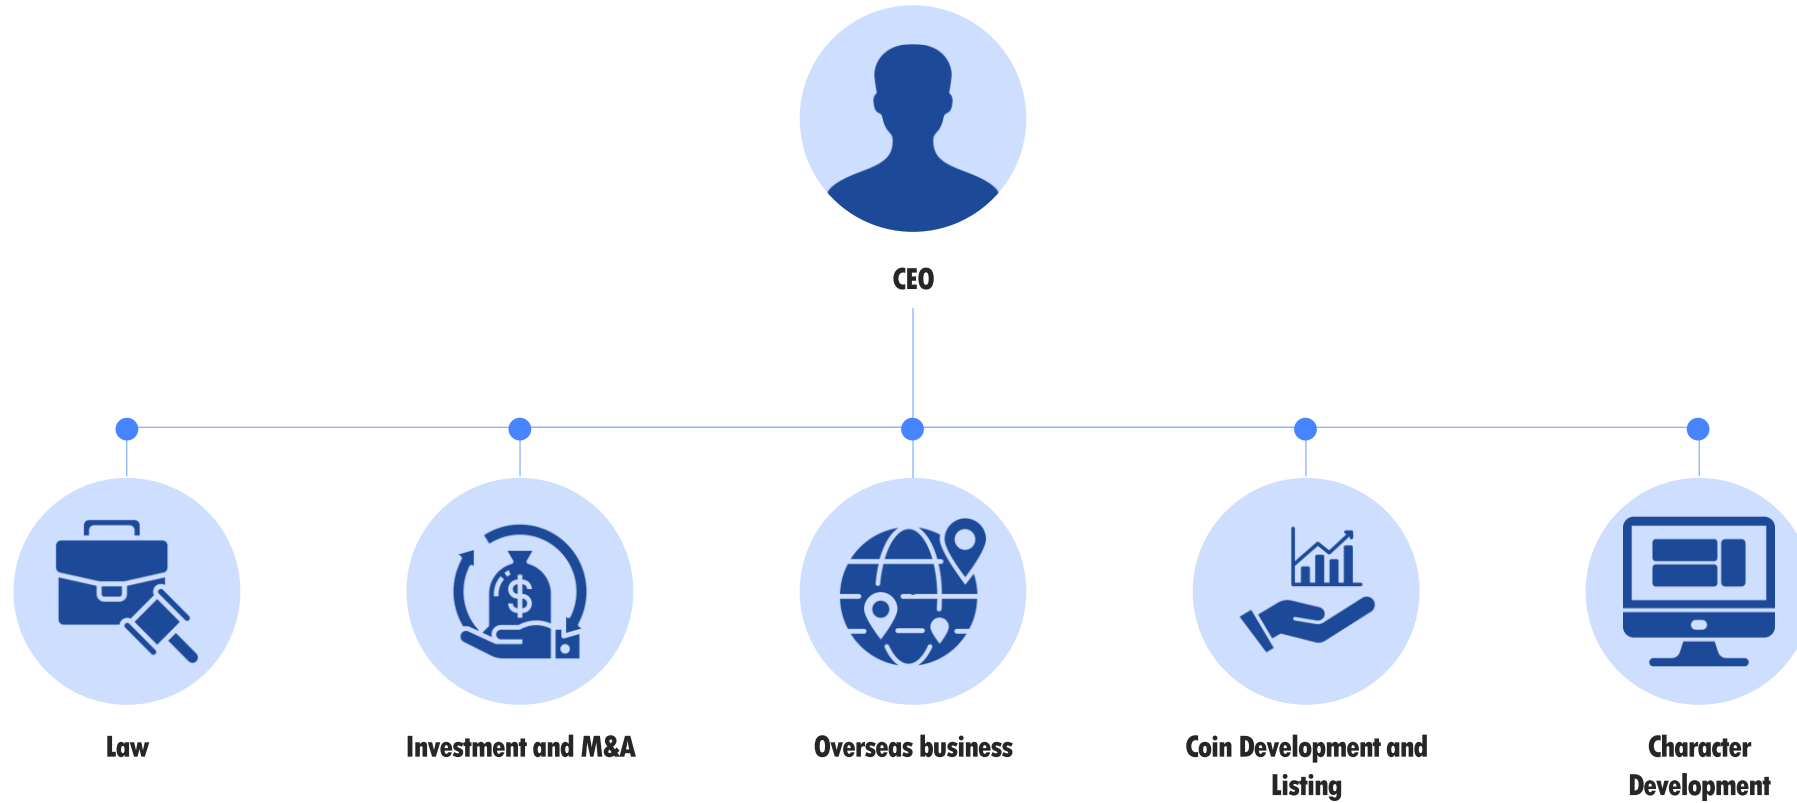

02 KKUKKU in the media

1. Our Team
2. Press Release
3. SNS (Twitter, YouTube)
4. KKUKKU Production & Sales Product

Pair	Price
★ 1INCH/BTC 5x	0.00009582
★ AAVE/BTC 5x	0.007196
★ ACM/BTC	0.0001926
★ ADA/BTC 10x	0.00002309
★ ADX/BTC	0.00002189
★ AERGO/BTC 3x	0.00000599
★ AGI/BTC	0.00000741
★ AION/BTC 3x	0.00000670
★ AKRO/BTC 3x	0.00000105
★ ALGO/BTC 5x	0.00002461
★ ALICE/BTC 2x	0.00019733
★ BAKHA/BTC 3x	0.00002577

Price(USDT)	Amount(CAKE)
23.192	28.020
23.194	6.638
23.194	40.548
23.194	3.478
23.194	7.490
23.204	9.901
23.228	9.123
23.230	10.200
23.202	43.492
23.238	15.433
23.196	9.051
23.219	9.044

Market Activities	
CRV/USDT	+3.1
16:59:35	In 5

1. Our Team

---

02 KKUKKU in the media